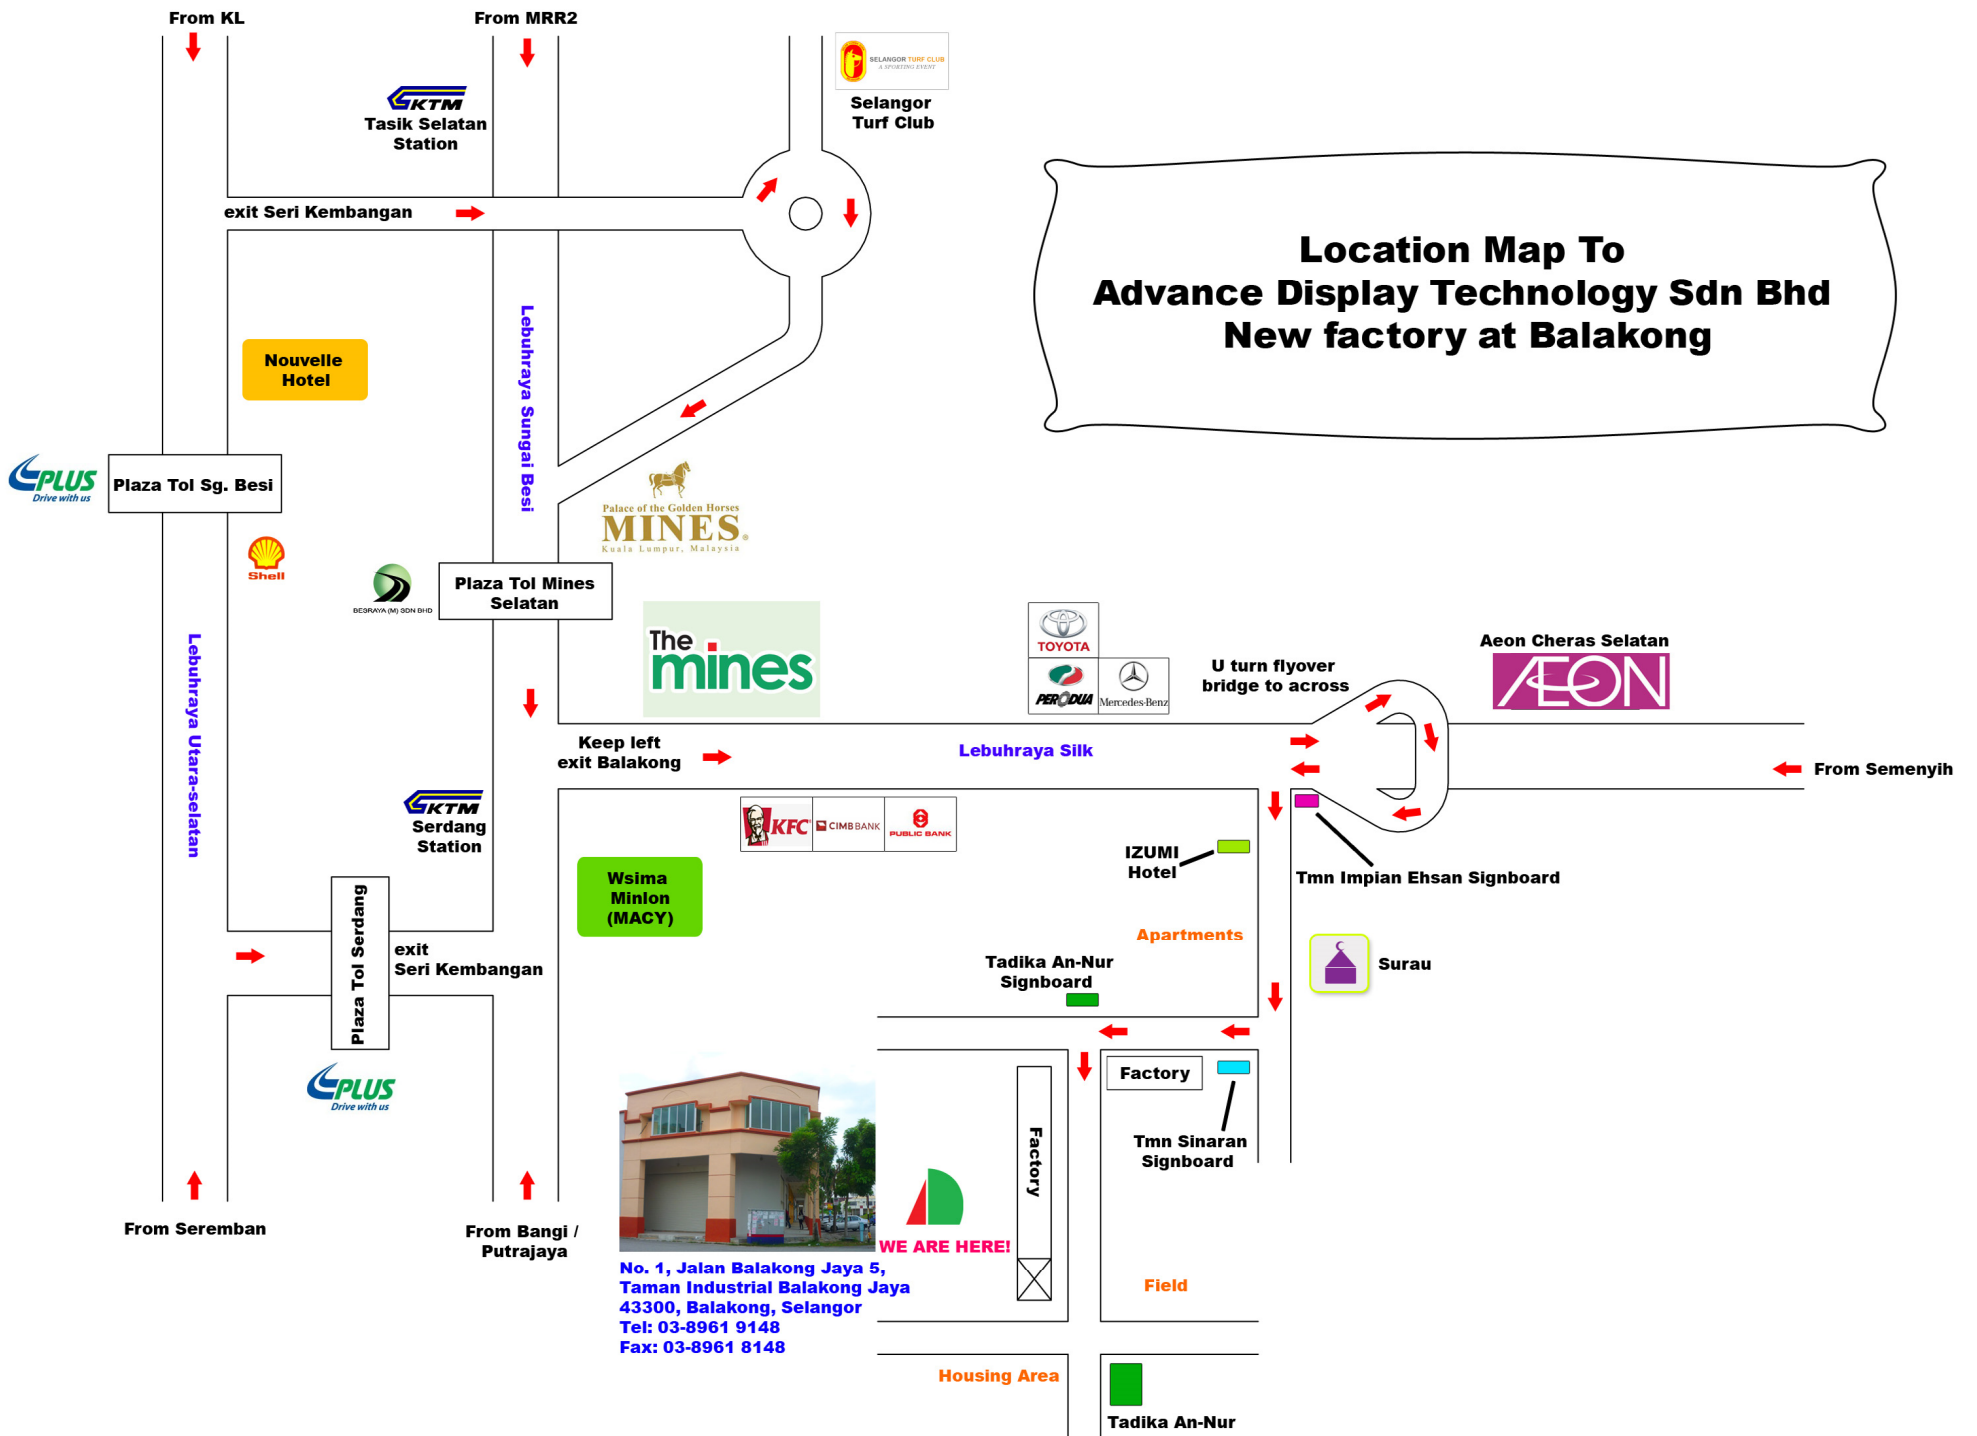

# Location Map To Advance Display Technology Sdn Bhd New factory at Balakong

**No. 1, Jalan Balakong Jaya 5,  
Taman Industrial Balakong Jaya  
43300, Balakong, Selangor  
Tel: 03-8961 9148  
Fax: 03-8961 8148**

**GPS Cordinate: 3° 0' 41" N, 101° 45' 10" E**